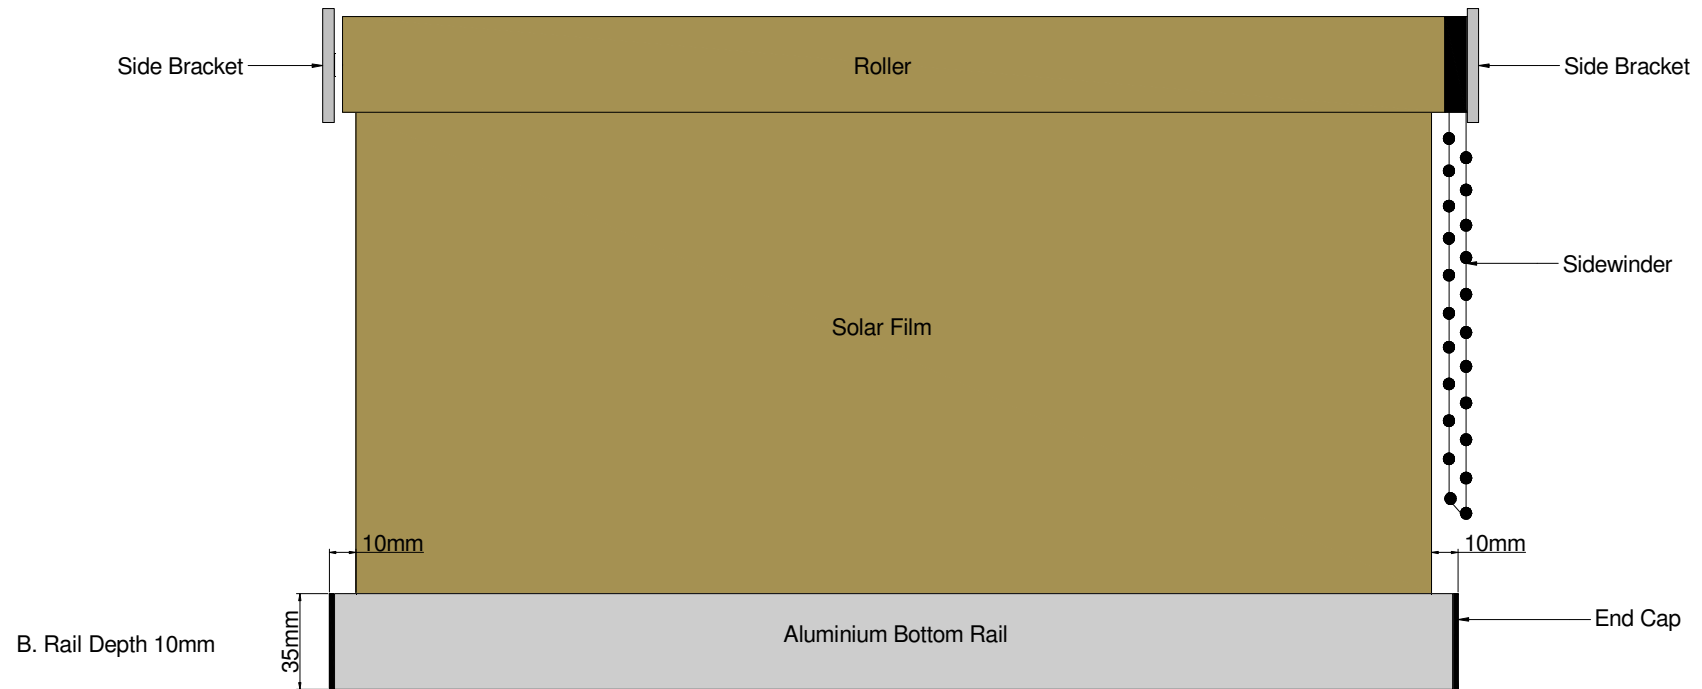

**SOLARGLIDE SOLAR SCREEN SPECIFICATIONS
SOLARGLIDE ROLLER (NON CASSETTE)**

Drawing No. PP270709D-1
Solarglide Roller
General Diagram (Not to scale)