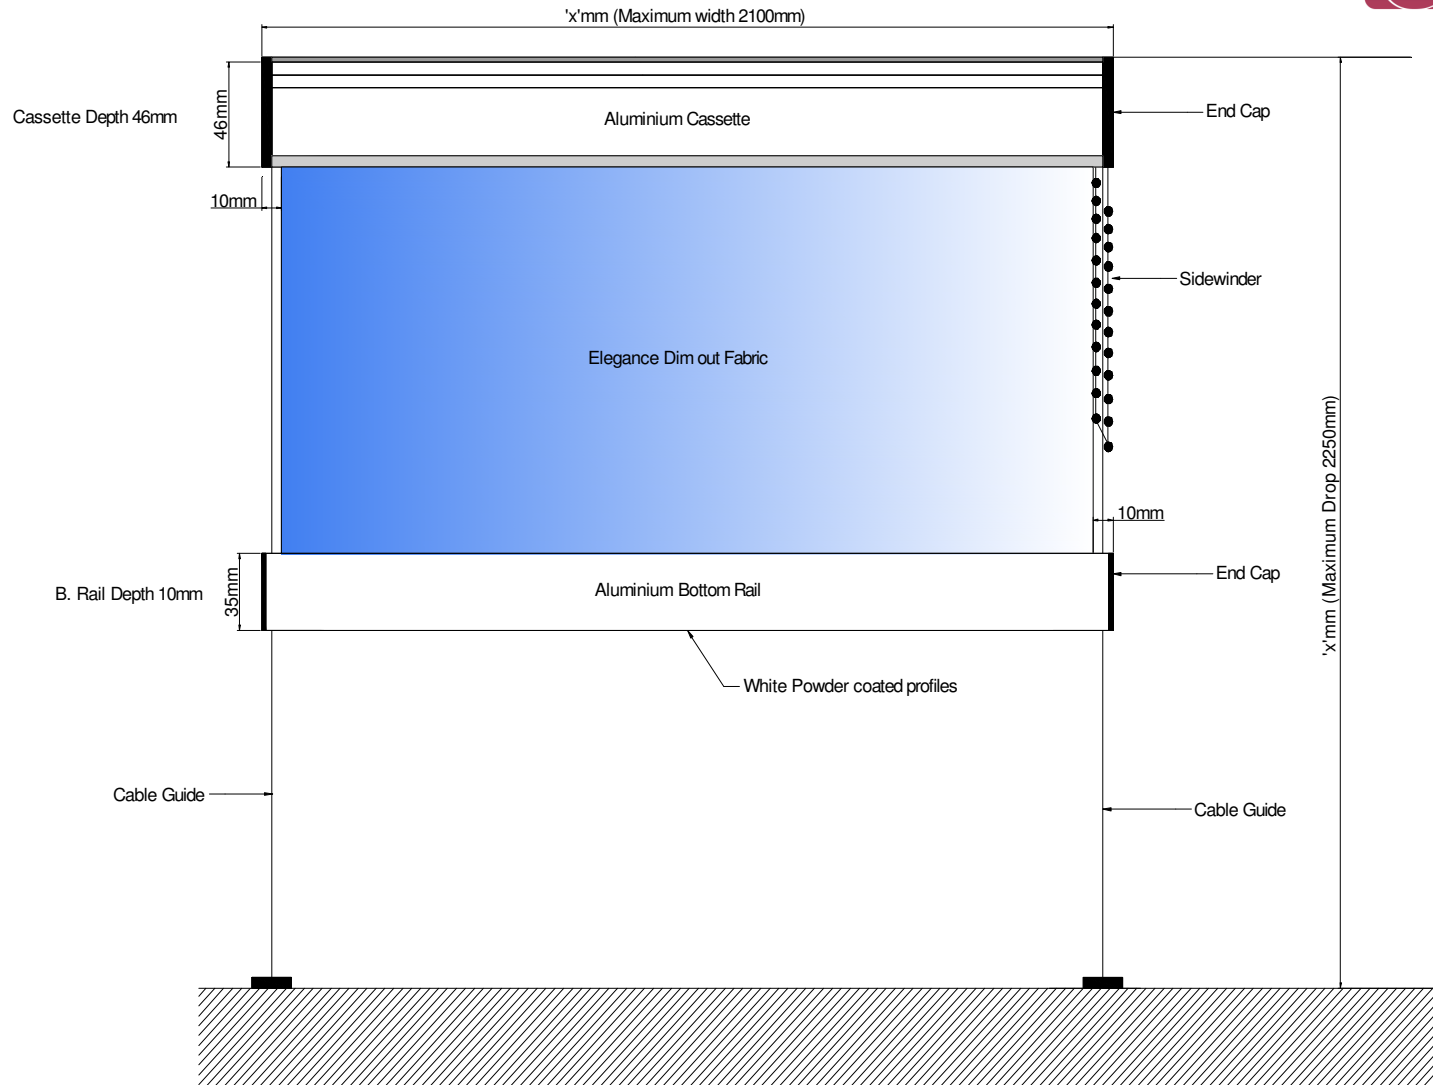

SOLARGLIDE SPECIFICATIONS ELEGANCE RANGE (LUXURY FABRIC SCREENS)

Drawing No. PP280709D-1
Elegance Fabric Screen
 General Diagram (Not to scale)