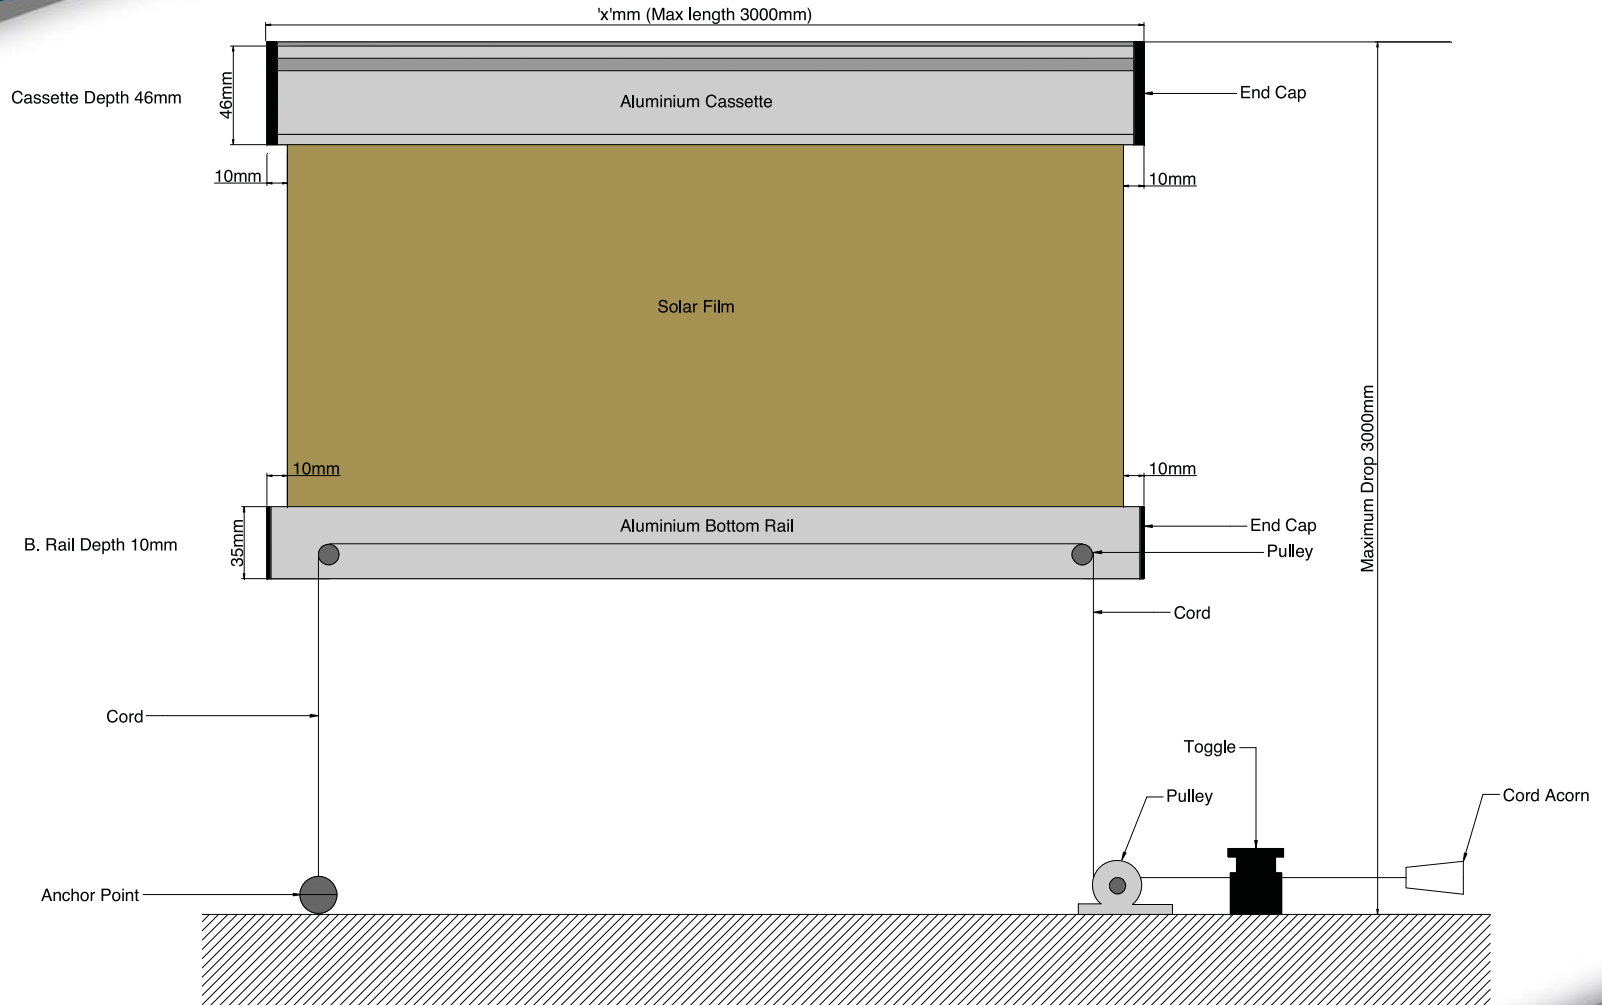

» SOLARGLIDE SOLAR SCREEN SPECIFICATIONS
DOUBLE PULLEY SYSTEM

DRAWING NO. PP210709D-4
DOUBLE PULLEY SYSTEM
GENERAL DIAGRAM (NOT TO SCALE)